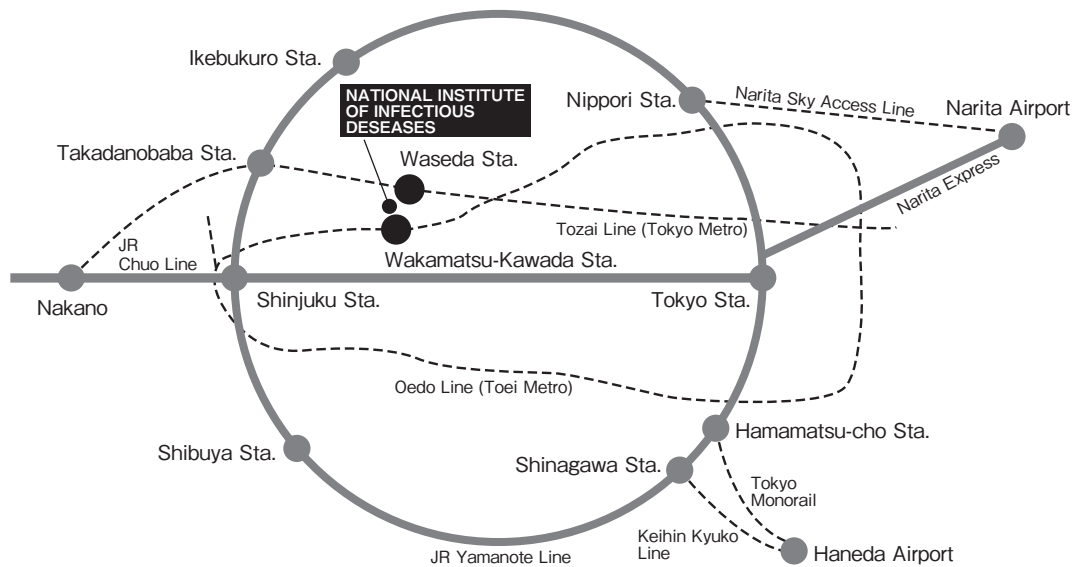

Transportation

Area Map

- 8-min walk from Waseda Sta. on Tozai Line (Tokyo Metro)
- 10-min walk from Wakamatsu-Kawada Sta. on Oedo Line (Toei Metro)