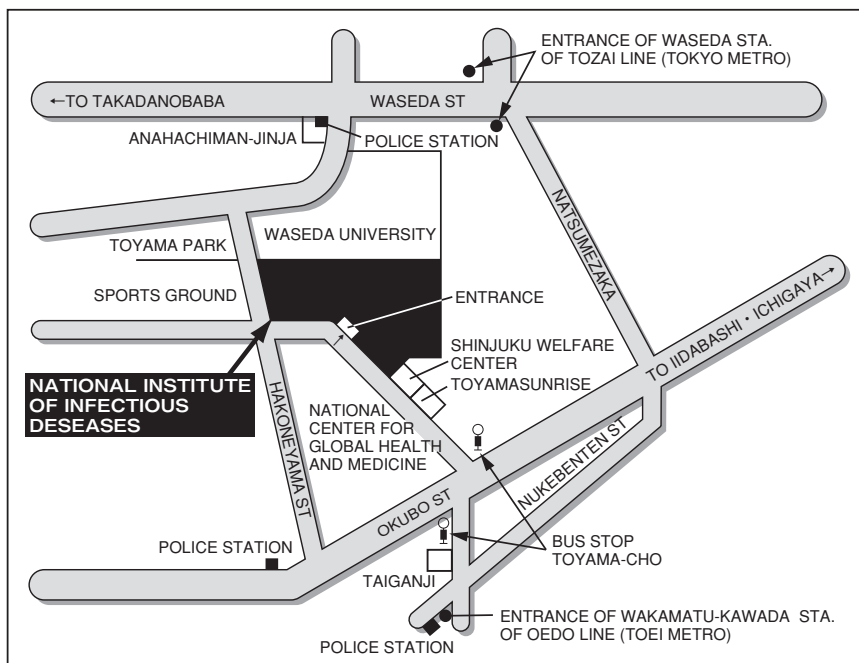

Transportation

Area Map

- 8-min walk from Waseda Sta. on Tozai Line (Tokyo Metro)
- 10-min walk from Wakamatsu-Kawada Sta. on Oedo Line (Toei Metro)